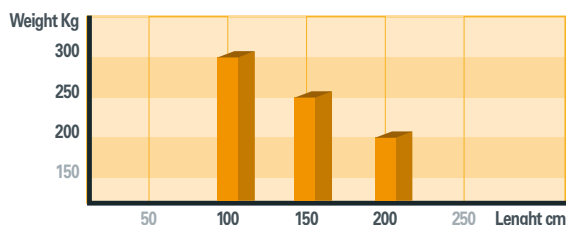

SIMPLY is an electromechanical operator for opening residential swing gates on a low residential duty. The installation is very easy and fast thanks to the revolving extension that allows you to fit the operator without fully respecting the mounting measures. SIMPLY is very silent and the manual releasing system can be activated by key in case of emergency. It is produced and sold on right and left models.

SIMPLY est un opérateur linéaire électromécanique pour automatisation de vantaux battants relativement lourds d'un usage résidentiel à basse fréquence de travail. L'installation est très simple et rapide grâce à la vis rallongeable qui n'oblige pas à l'installateur de respecter parfaitement les côtes de fixation. SIMPLY est très silencieux et doué d'un déverrouillage d'urgence simple et efficace à clé. Il est vendu dans des versions droite et gauche.

SIMPLY es un accionador electromecánico para abrir puertas de hojas de uso residencial bajo. La instalación es muy simple y rápida, gracias a su sistema de extensión que permite al instalador de no respetar completamente todas las normales medidas de fijación. SIMPLY es muy silencioso y lleva un sistema de desbloqueo manual con llave en caso de emergencia. Se vende en las versiones derecha e izquierda.